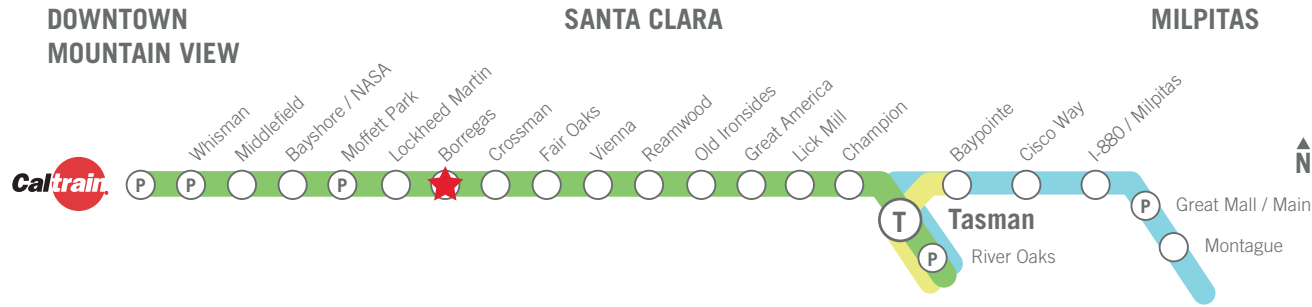

PRESCHOOLS/INFANT CARE

- 1 Columbia State Preschool
- 2 Children's Creative Learning Center
- 3 Rainbow Montessori
- 4 California Young World Preschool

GAS STATION

- 1 Mathilda Shell
- 2 Mathilda Valero
- 3 Mathilda 76
- 4 Sunnyvale Beacon Gas
- 5 Valero Service Station
- 6 Bayshore 76

TRANSPORTATION SCHEDULES

VTA SCHEDULE

Weekday - Peak Morning North Bound												
Winchester	5:18	5:33	5:48	6:03	6:18	6:33	6:48	7:03	7:18	7:33	7:48	8:03
Bascom	5:23	5:38	5:53	6:08	6:23	6:38	6:53	7:08	7:23	7:38	7:53	8:08
Fruitdale	5:25	5:40	5:55	6:10	6:25	6:40	6:55	7:10	7:25	7:40	7:55	8:10
San Jose Diridon	5:30	5:45	6:00	6:15	6:30	6:45	7:00	7:15	7:30	7:45	8:00	8:15
San Jose Convention Center	5:36	5:51	6:06	6:21	6:36	6:51	7:06	7:21	7:36	7:51	8:06	8:21
Santa Clara	5:41	5:56	6:11	6:26	6:41	6:56	7:11	7:26	7:41	7:56	8:11	8:26
Civic Center	5:48	6:03	6:18	6:33	6:48	7:03	7:18	7:33	7:48	8:03	8:18	8:33
Metro	5:53	6:08	6:23	6:38	6:53	7:08	7:23	7:38	7:53	8:08	8:23	8:38
Tasman	6:02	6:17	6:33	6:48	7:03	7:19	7:34	7:49	8:04	8:19	8:34	8:49
Old Ironsides	6:11	6:29	6:44	7:00	7:13	7:29	7:44	7:59	8:14	8:29	8:44	8:59
Fair Oaks	6:17	6:35	6:50	7:06	7:19	7:35	7:50	8:05	8:20	8:35	8:50	9:05
Lockheed Martin	6:24	6:42	6:57	7:13	7:26	7:42	7:57	8:12	8:27	8:42	8:57	9:12

Weekday - Peak Morning South Bound												
Mountain View	6:10	6:25	6:40	6:54	7:09	7:24	7:39	7:54	8:09	8:24	8:40	
Middlefield	6:15	6:30	6:45	6:59	7:14	7:29	7:44	7:59	8:14	8:29	8:45	
Lockheed Martin	6:22	6:37	6:52	7:06	7:21	7:36	7:51	8:06	8:21	8:36	8:52	
Fair Oaks	6:28	6:43	6:58	7:12	7:27	7:42	7:57	8:12	8:27	8:42	8:58	