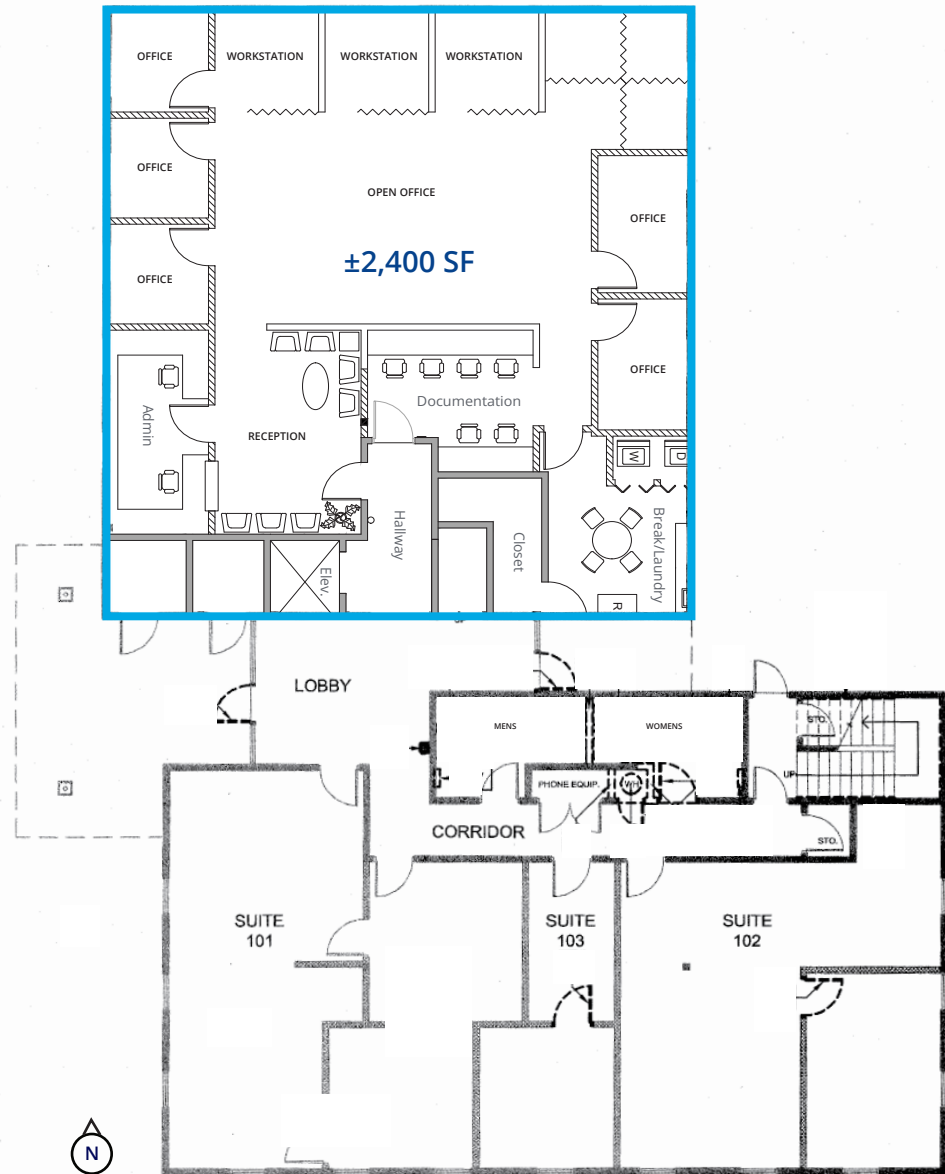

Floor Plan

1840 San Miguel Drive | Walnut Creek, CA

First Floor

±2,400 to 5,000 SF
Available for User-Buyer

Floor Plan

1840 San Miguel Drive | Walnut Creek, CA

Second Floor