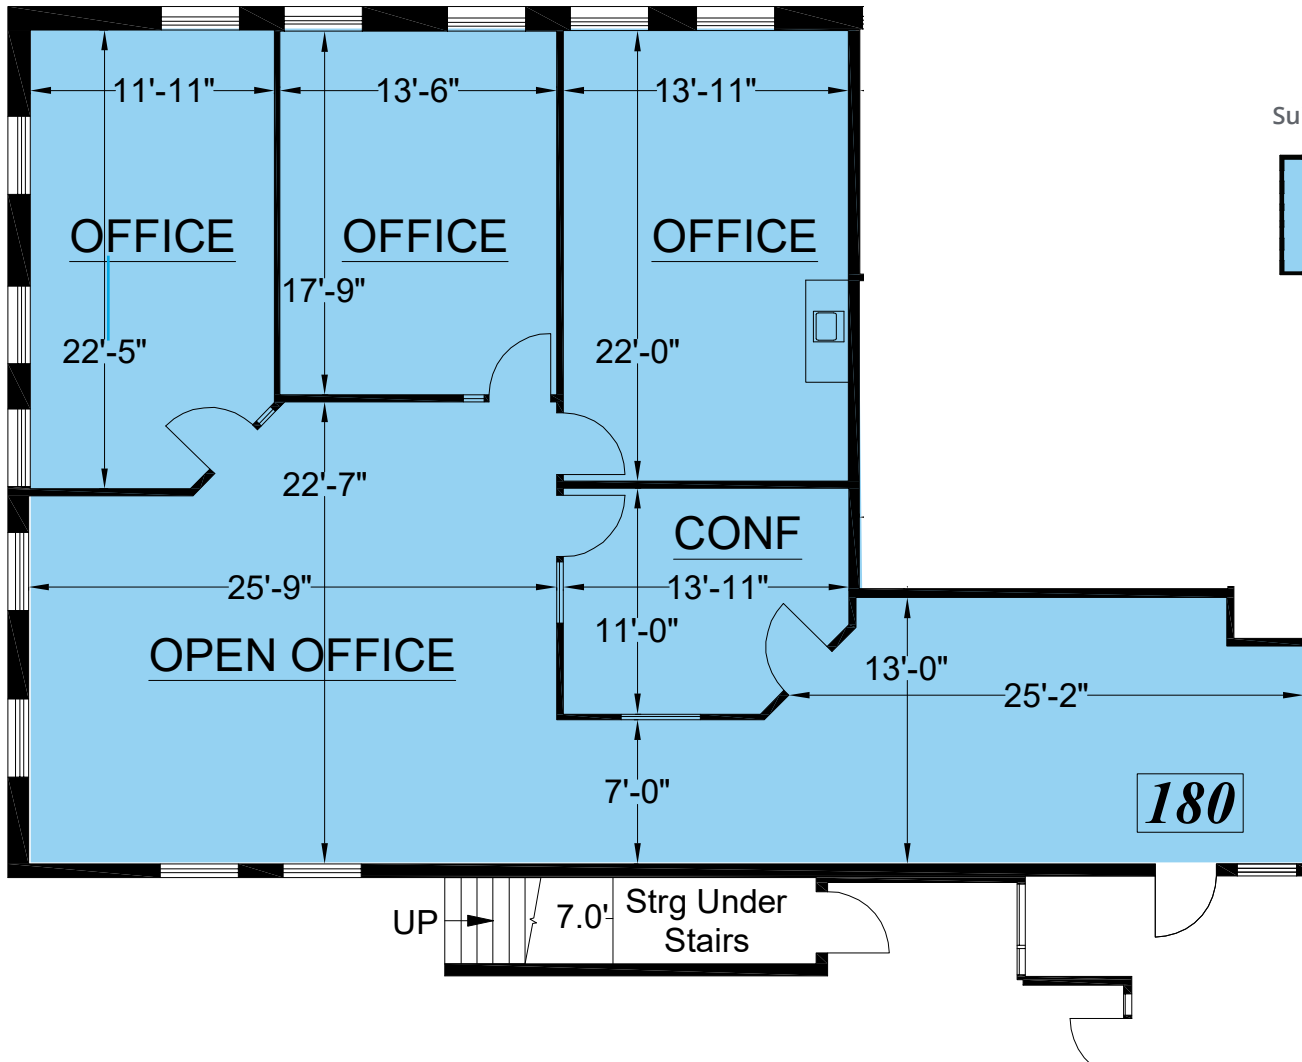

# Suite 180 As Built Plan

Suite Location

Key Plan Floor - 1

Suite 180  
±2,329 RSF

- 3 private offices
- Conference room
- Open office area

# Suite 180 Conceptual Floor Plan

Suite Location

Key Plan Floor - 1