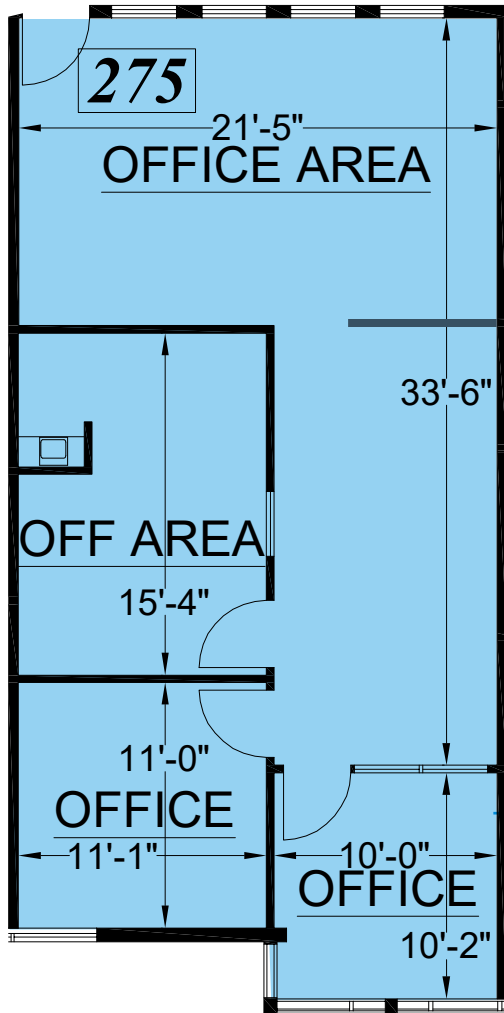

# Suite 275 Floor Plan

Suite 275  
±1,117 RSF