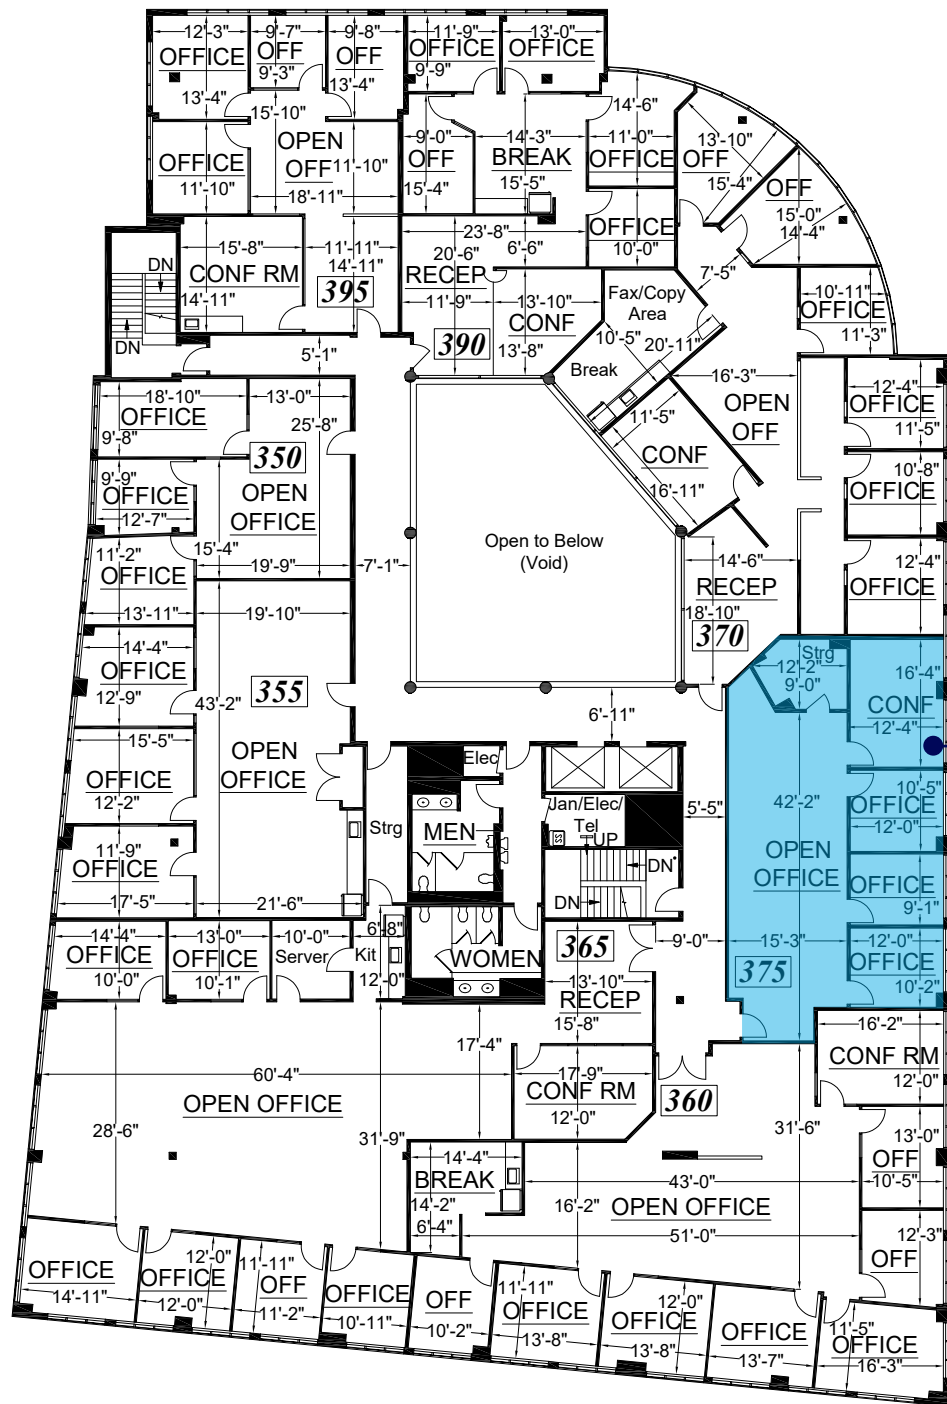

# Floor Plan

Third Floor

**Suite 375**  
±1,629 RSF

 Available

**Suite 375**