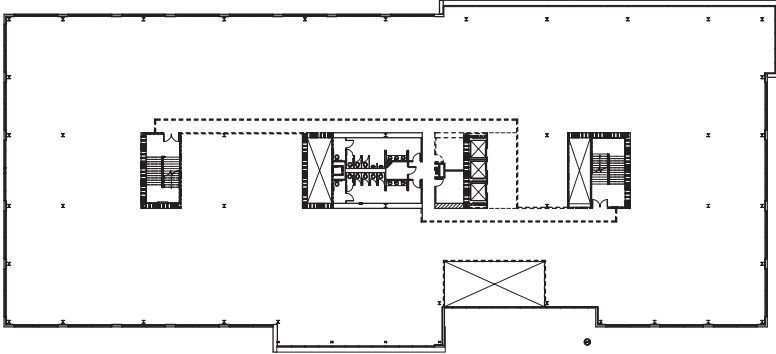

**THE
CAMPUS
@ 3333**

For Lease: Building B – 121,953 SF (Divisible by Floor)

3325 SCOTT BOULEVARD

Santa Clara, California

- > Floors 2, 3 & 4 Available
- > 40,651 SF Average Floor Plates
- > Fitness Center and Cafeteria on First Floor
- > Sport Court & Bocce Court Behind Building
- > New Caltrain Shuttle Stop at Scott/Bowers
- > EV Charging Stations
- > LEED Silver Certified
- > Building Signage Available

MENLO EQUITIES

Aerial

SECOND FLOOR: 39,483 SF

THIRD FLOOR: 41,235 SF

FOURTH FLOOR: 41,235 SF

2014 CalTrain Schedule Santa Clara/Sunnyvale

Peak Morning North Bound Service

Train #	207	217	221	227	233
Gilroy	X	6:07	6:28	7:05	X
Morgan Hill	X	6:22	6:43	7:20	X
San Jose	5:57	6:57	7:18	7:55	8:40
Santa Clara	6:02	7:02	7:23	8:02	8:45
Lawrence	6:12	7:12	7:28	8:12	8:50