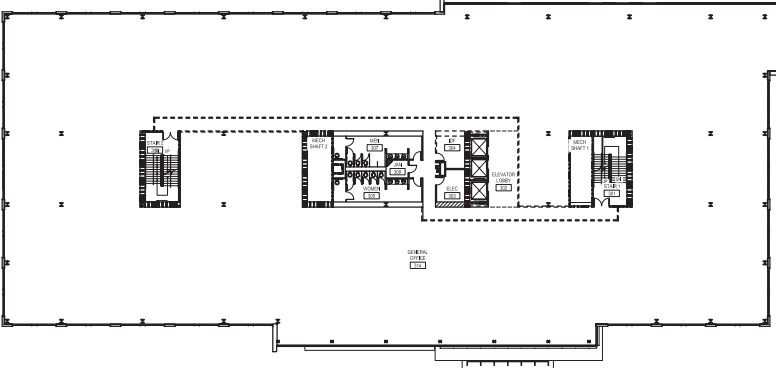

MENLO EQUITIES

Aerial

SECOND FLOOR: 39,483 SF

THIRD FLOOR: 41,235 SF

FOURTH FLOOR: 41,235 SF

2014 CalTrain Schedule Santa Clara/Sunnyvale

Peak Morning North Bound Service

Train #	207	217	221	227	233
Gilroy	X	6:07	6:28	7:05	X
Morgan Hill	X	6:22	6:43	7:20	X
San Jose	5:57	6:57	7:18	7:55	8:40
Santa Clara	6:02	7:02	7:23	8:02	8:45
Lawrence	6:12	7:12	7:28	8:12	8:50