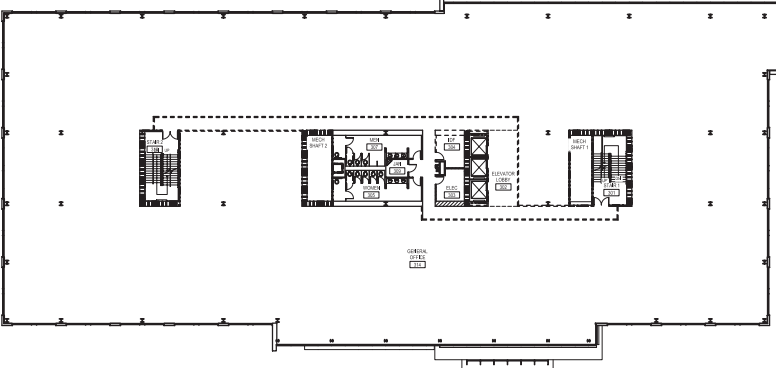

MENLO EQUITIES

Aerial

SECOND FLOOR: 39,483 SF

THIRD FLOOR: 41,235 SF

FOURTH FLOOR: 41,235 SF

2014 CalTrain Schedule Santa Clara/Sunnyvale

Peak Morning North Bound Service

Train #	207	217	221	227	233
Gilroy	X	6:07	6:28	7:05	X
Morgan Hill	X	6:22	6:43	7:20	X
San Jose	5:57	6:57	7:18	7:55	8:40
Santa Clara	6:02	7:02	7:23	8:02	8:45
Lawrence	6:12	7:12	7:28	8:12	8:50