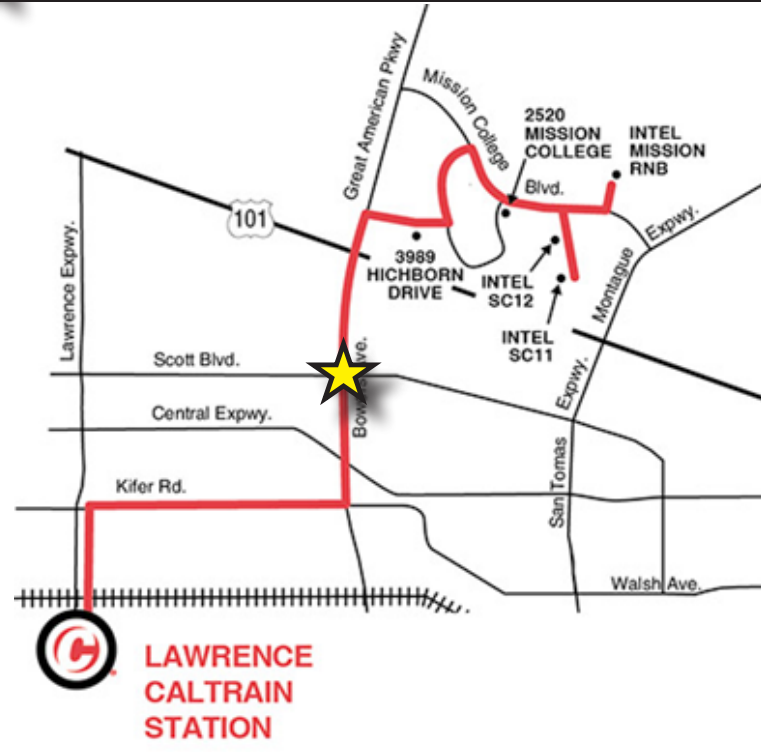

Peak Morning South Bound Service

Train #	104	206	210	216	220
San Francisco	5:25	6:11	6:44	7:19	7:44
Millbrae	5:49	6:29	7:01	X	8:01
Redwood City	6:13	6:49	7:18	X	8:18
Palo Alto	6:21	6:57	7:26	8:01	8:26
Mountain View	6:23	7:07	7:38	8:09	8:38
Sunnyvale	6:33	X	7:43	X	8:43
Lawrence	6:42	7:12	7:49	8:16	8:49

★ CALTRAIN SHUTTLE STOP AT SITE

Peak Evening South Bound Service

Train #	156	258	268	274	278
Lawrence	4:24	4:46	6:01	6:45	7:01
Santa Clara	4:29	4:51	6:08	6:50	7:08
San Jose	4:39	5:00	6:16	6:58	7:16
Morgan Hill	5:11	X	6:48	7:30	X
Gilroy	5:30	X	7:07	7:49	X

Peak Evening North Bound Service

Train #	269	277	279	287	289
Lawrence	4:52	5:39	5:52	6:39	6:53
Sunnyvale	4:58	X	5:58	X	X
Mountain View	5:03	5:46	6:03	6:46	7:00
Palo Alto	5:16	5:54	6:16	6:54	7:10
Redwood City	5:25	X	6:25	X	7:19
Millbrae	5:53	X	6:43	X	7:41
San Francisco	6:02	6:39	7:02	7:39	8:00