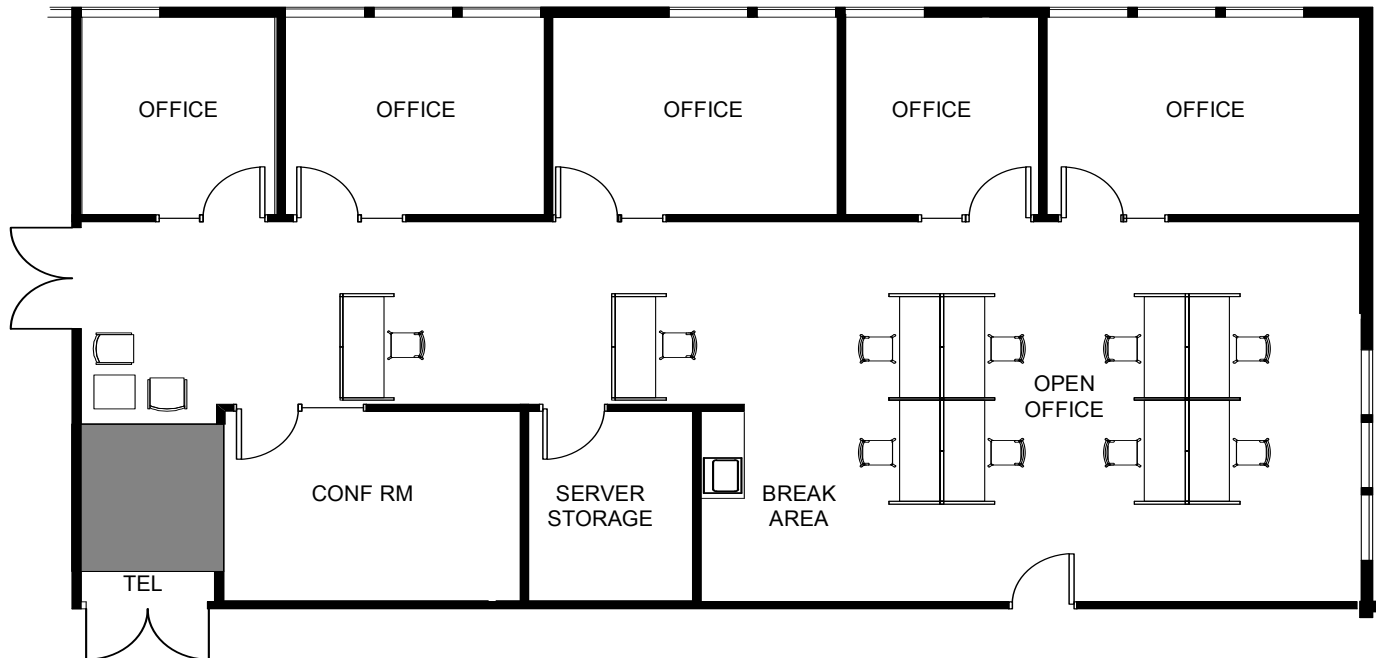

1855 Olympic Boulevard | Walnut Creek, CA

Second Floor

Suite 250
±2,464 SF